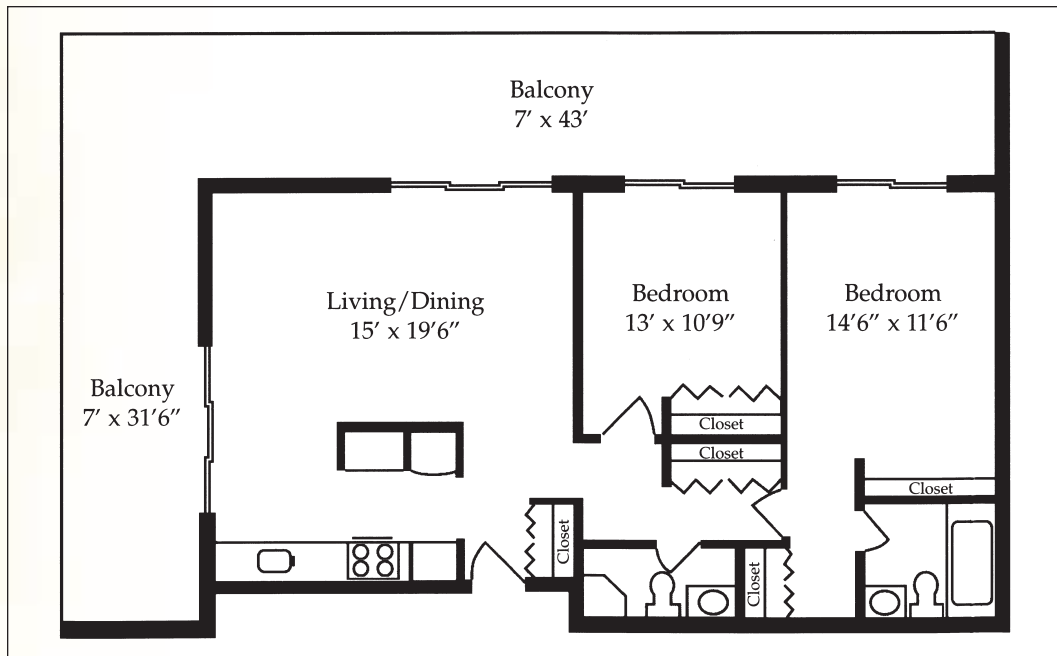

ALCOVE (516 Sq. Ft.)

ONE BEDROOM (516 Sq. Ft.)

All sample floorplans are approximate in layout and dimensions; some floorplans are not included

Medalion Retirement Community apartment floor plans

ONE BEDROOM DELUXE (748 Sq. Ft.)

TWO BEDROOM (1046 Sq. Ft.)

All sample floorplans are approximate in layout and dimensions; some floorplans are not included