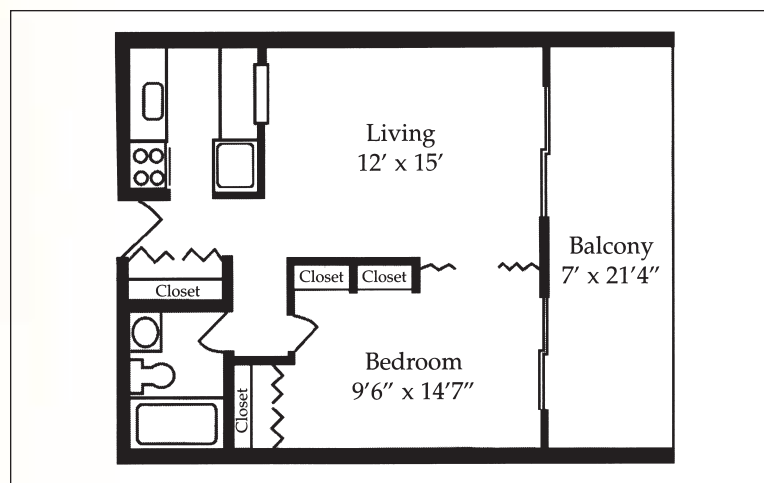

ALCOVE (516 Sq. Ft.)

ONE BEDROOM (516 Sq. Ft.)

All sample floorplans are approximate in layout and dimensions; some floorplans are not included

Medalion Retirement Community apartment floor plans

ONE BEDROOM DELUXE (748 Sq. Ft.)

TWO BEDROOM (1046 Sq. Ft.)

All sample floorplans are approximate in layout and dimensions; some floorplans are not included