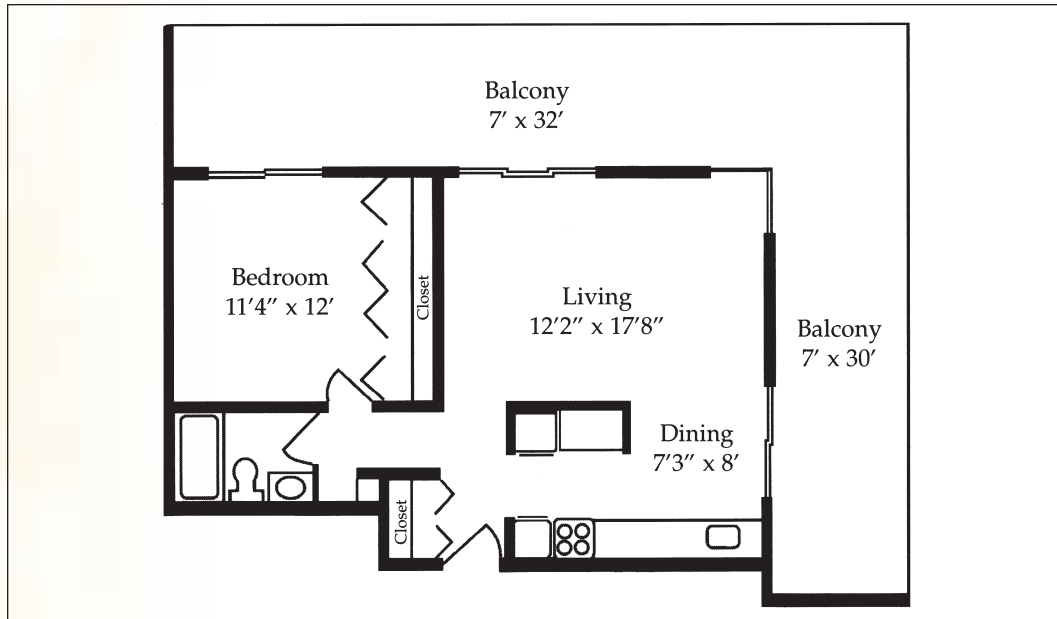

ALCOVE (516 Sq. Ft.)

ONE BEDROOM (516 Sq. Ft.)

All sample floorplans are approximate in layout and dimensions; some floorplans are not included

Medalion Retirement Community apartment floor plans

ONE BEDROOM DELUXE (748 Sq. Ft.)

TWO BEDROOM (1046 Sq. Ft.)

All sample floorplans are approximate in layout and dimensions; some floorplans are not included