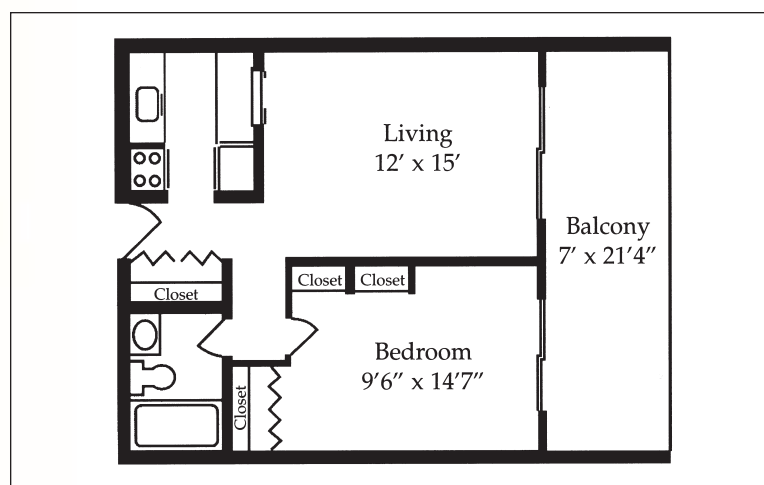

ALCOVE (516 Sq. Ft.)

ONE BEDROOM (516 Sq. Ft.)

All sample floorplans are approximate in layout and dimensions; some floorplans are not included

Medalion Retirement Community apartment floor plans

ONE BEDROOM DELUXE (748 Sq. Ft.)

TWO BEDROOM (1046 Sq. Ft.)

All sample floorplans are approximate in layout and dimensions; some floorplans are not included