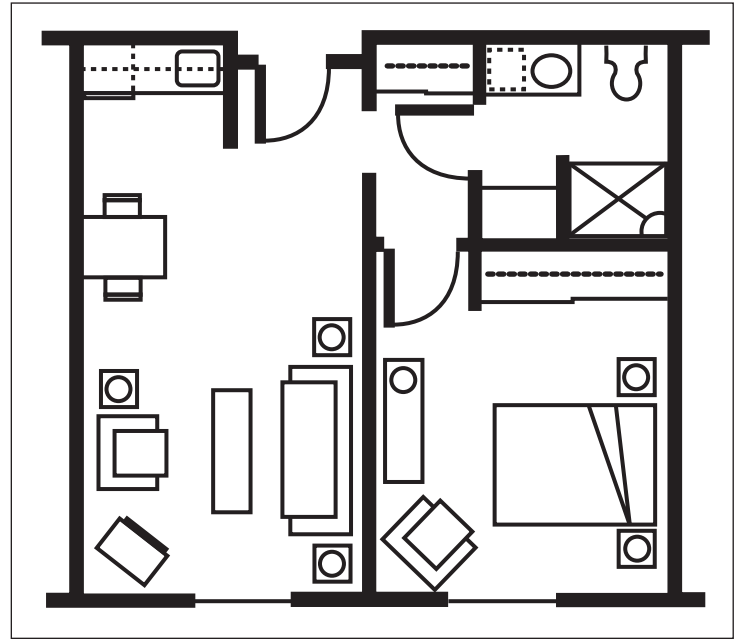

Porter Place apartment floor plans

STUDIO (300-362 Sq. Ft.)

ONE BEDROOM (576-620 Sq. Ft.)

ONE BEDROOM DELUXE (709 Sq. Ft.)

Porter Place apartment floor plans

ONE BEDROOM ALCOVE (666 Sq. Ft.)

TWO BEDROOM (913 Sq. Ft.)