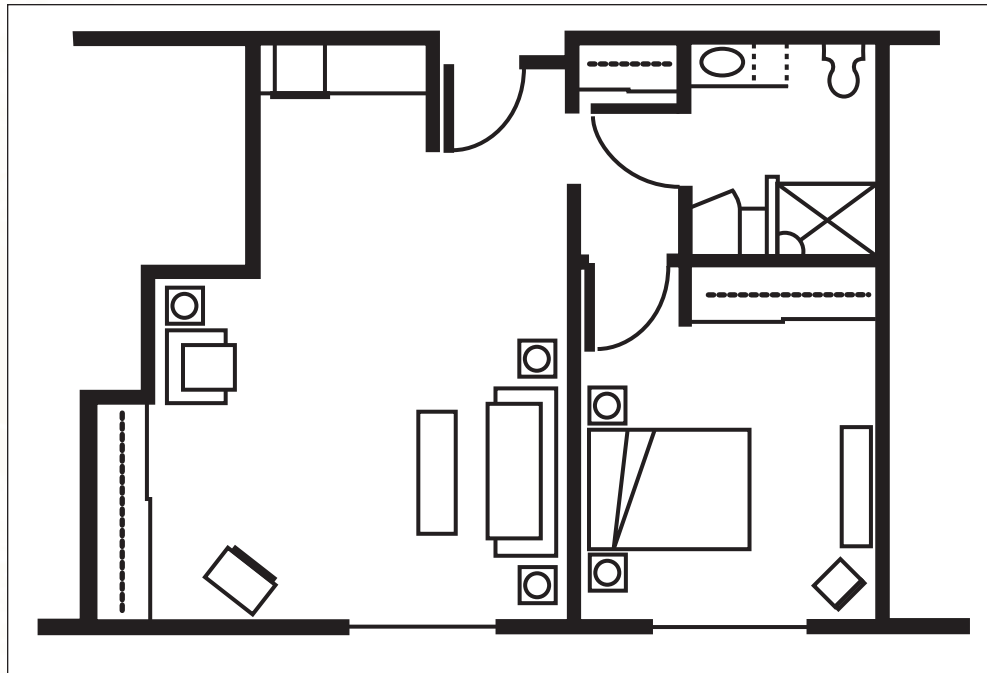

Porter Place apartment floor plans

STUDIO (300-362 Sq. Ft.)

ONE BEDROOM (576-620 Sq. Ft.)

ONE BEDROOM DELUXE (709 Sq. Ft.)

Porter Place apartment floor plans

ONE BEDROOM ALCOVE (666 Sq. Ft.)

TWO BEDROOM (913 Sq. Ft.)