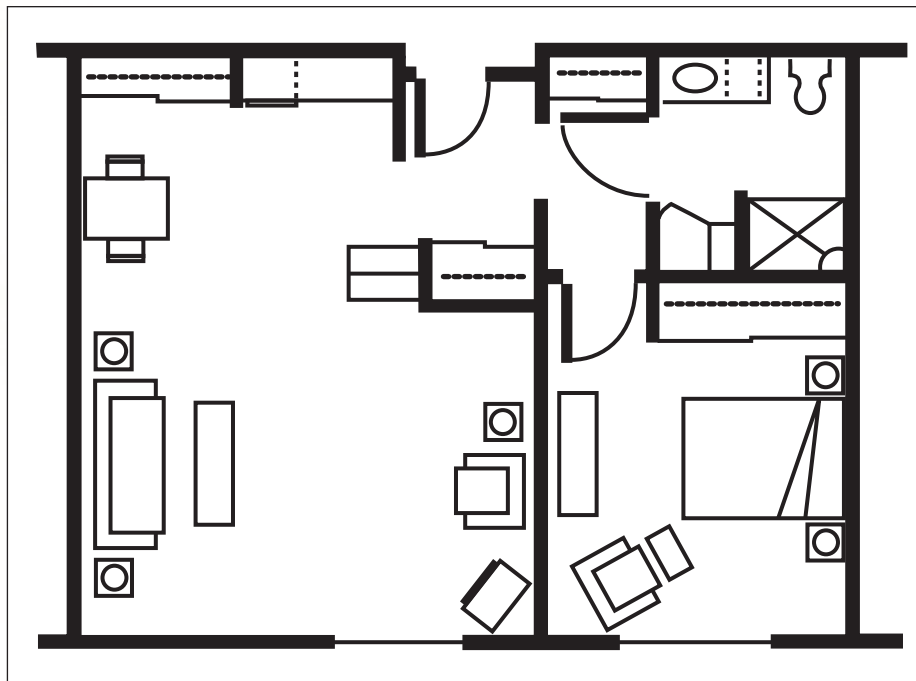

Porter Place apartment floor plans

STUDIO (300-362 Sq. Ft.)

ONE BEDROOM (576-620 Sq. Ft.)

ONE BEDROOM DELUXE (709 Sq. Ft.)

Porter Place apartment floor plans

ONE BEDROOM ALCOVE (666 Sq. Ft.)

TWO BEDROOM (913 Sq. Ft.)