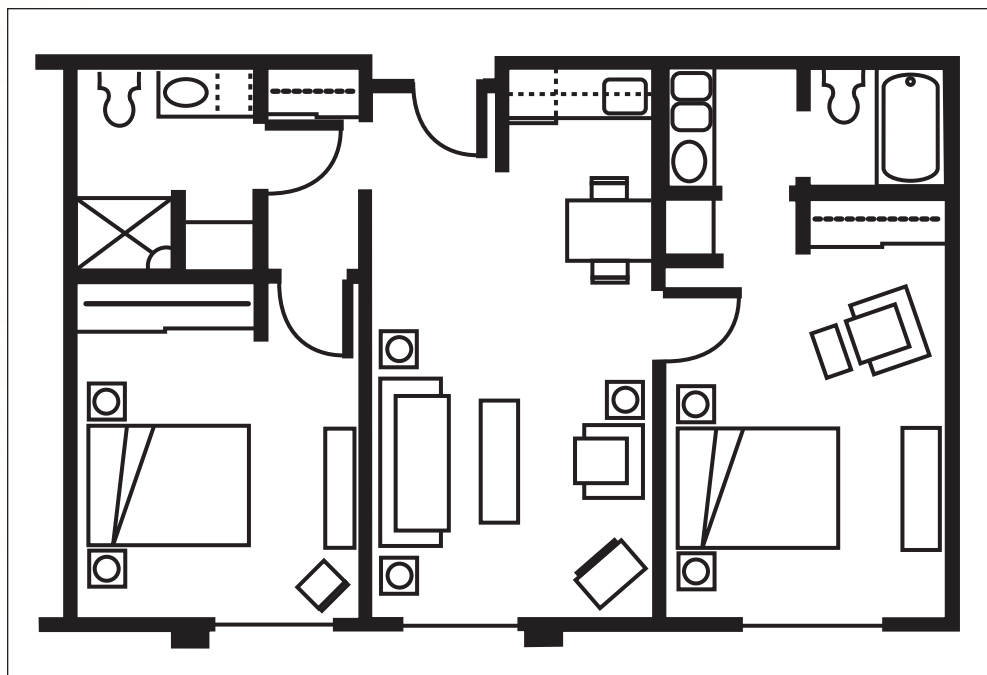

Porter Place apartment floor plans

STUDIO (300-362 Sq. Ft.)

ONE BEDROOM (576-620 Sq. Ft.)

ONE BEDROOM DELUXE (709 Sq. Ft.)

Porter Place apartment floor plans

ONE BEDROOM ALCOVE (666 Sq. Ft.)

TWO BEDROOM (913 Sq. Ft.)