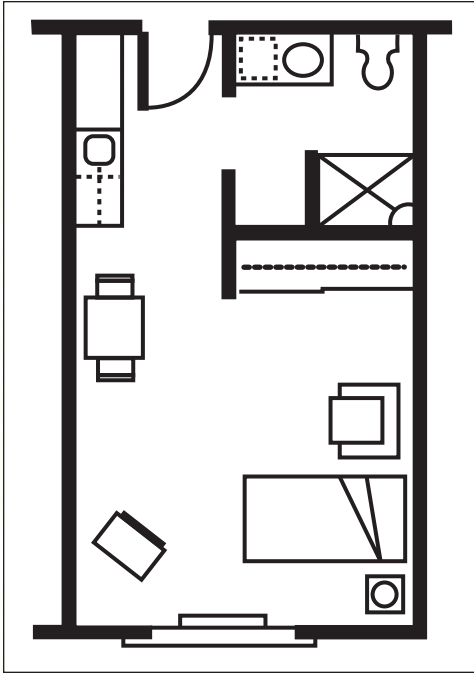

Porter Place apartment floor plans

STUDIO (300-362 Sq. Ft.)

ONE BEDROOM (576-620 Sq. Ft.)

ONE BEDROOM DELUXE (709 Sq. Ft.)

Porter Place apartment floor plans

ONE BEDROOM ALCOVE (666 Sq. Ft.)

TWO BEDROOM (913 Sq. Ft.)