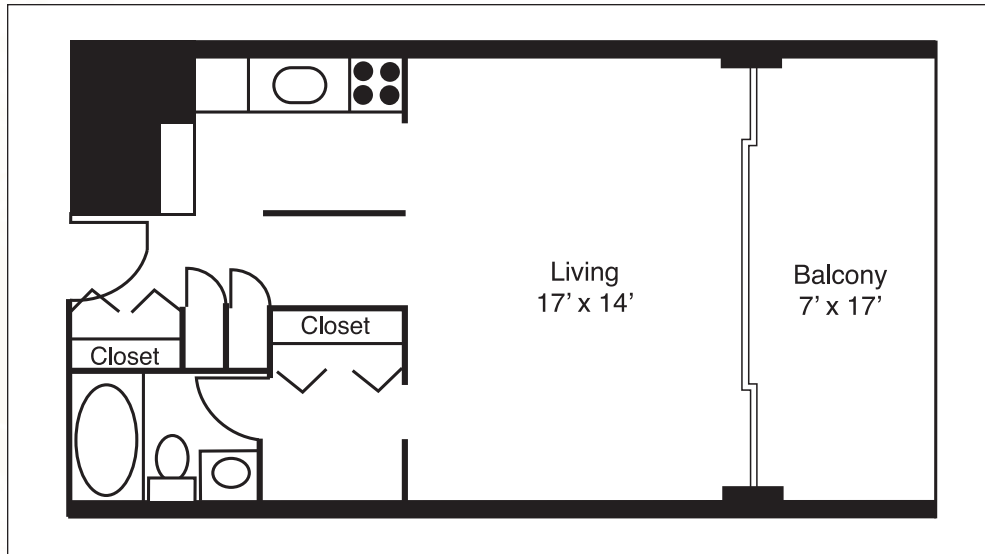

# Villa Pueblo apartment floor plans

**STUDIO** (476 Sq. Ft.)

**ONE BEDROOM** (616 Sq. Ft.)

*All sample floorplans are approximate in layout and dimensions; some floorplans are not included*

# Villa Pueblo apartment floor plans

**TWO BEDROOM (891 Sq. Ft.)**

*All sample floorplans are approximate in layout and dimensions; some floorplans are not included*