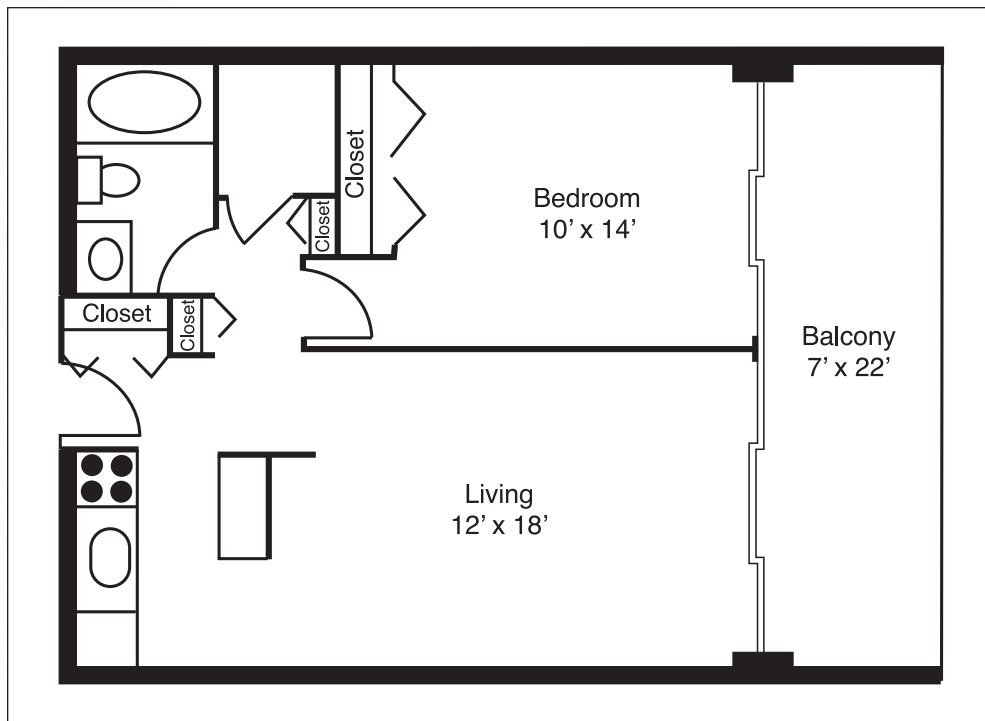

# Villa Pueblo apartment floor plans

**STUDIO** (476 Sq. Ft.)

**ONE BEDROOM** (616 Sq. Ft.)

*All sample floorplans are approximate in layout and dimensions; some floorplans are not included*

# Villa Pueblo apartment floor plans

**TWO BEDROOM (891 Sq. Ft.)**

*All sample floorplans are approximate in layout and dimensions; some floorplans are not included*