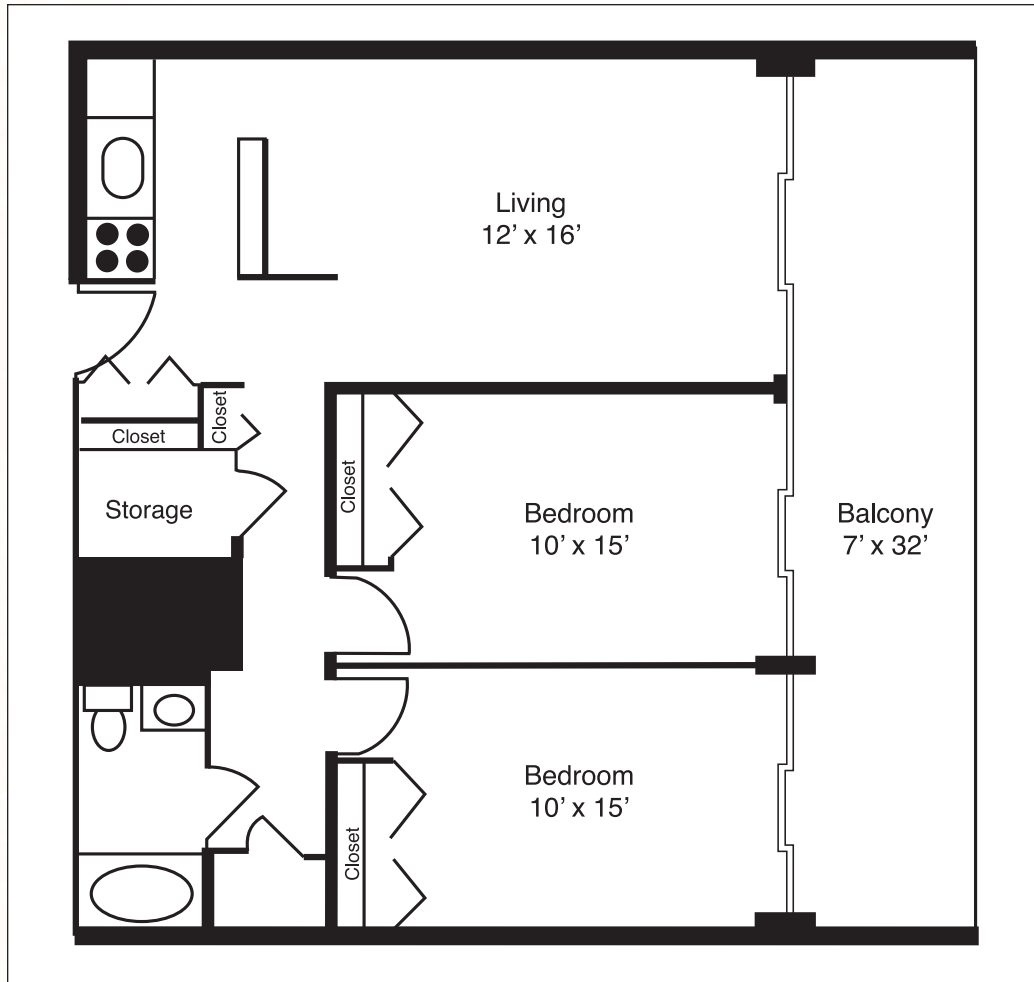

# Villa Pueblo apartment floor plans

**STUDIO** (476 Sq. Ft.)

**ONE BEDROOM** (616 Sq. Ft.)

*All sample floorplans are approximate in layout and dimensions; some floorplans are not included*

# Villa Pueblo apartment floor plans

**TWO BEDROOM (891 Sq. Ft.)**

*All sample floorplans are approximate in layout and dimensions; some floorplans are not included*