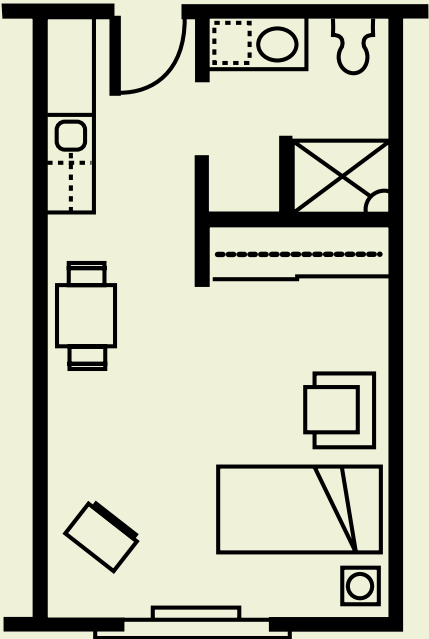

You want to feel cozy, without feeling cramped. You want enough room to spread your wings, but not too much to take care of.

Floorplans at Porter Place

At Porter Place, you can choose from studio apartments or one- or two-bedroom apartment homes. Each includes carpet, drapes and a kitchenette with a full-sized refrigerator. Your utilities are included (except telephone and cable TV) and you'll enjoy individually controlled heating and air conditioning. We provide an emergency call system in every apartment and have staff on duty 24-hours a day.

Floorplans at Porter Place

One Bedroom Alcove (666 sq. ft.)

Two Bedroom (913 sq. ft.)

Floorplans at Porter Place

Studio (300-362 sq. ft.)

One Bedroom (576-620 sq. ft.)

One Bedroom Deluxe (709 sq. ft.)

Call for convenient tour hours or visit:
centuraseniors.org/porterplace