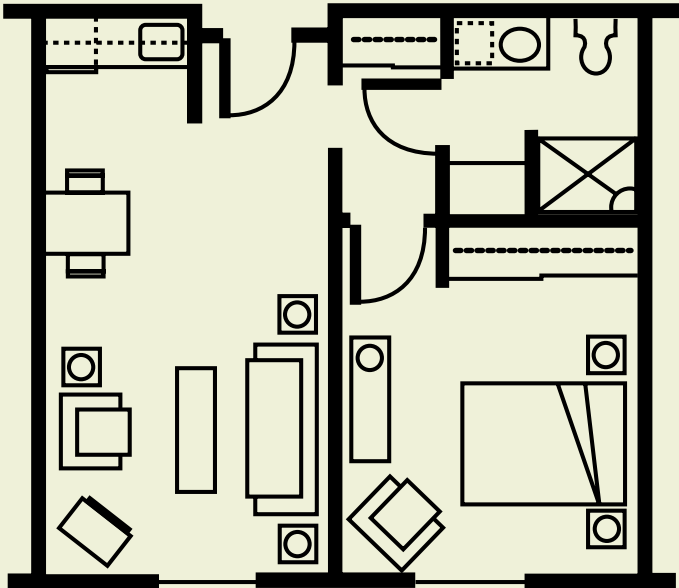

You want to feel cozy, without feeling cramped. You want enough room to spread your wings, but not too much to take care of.

Floorplans at Porter Place

At Porter Place, you can choose from studio apartments or one- or two-bedroom apartment homes. Each includes carpet, drapes and a kitchenette with a full-sized refrigerator. Your utilities are included (except telephone and cable TV) and you'll enjoy individually controlled heating and air conditioning. We provide an emergency call system in every apartment and have staff on duty 24-hours a day.

Floorplans at Porter Place

One Bedroom Alcove (666 sq. ft.)

Two Bedroom (913 sq. ft.)

Floorplans at Porter Place

Studio (300-362 sq. ft.)

One Bedroom (576-620 sq. ft.)

One Bedroom Deluxe (709 sq. ft.)

Call for convenient tour hours or visit:
centuraseniors.org/porterplace