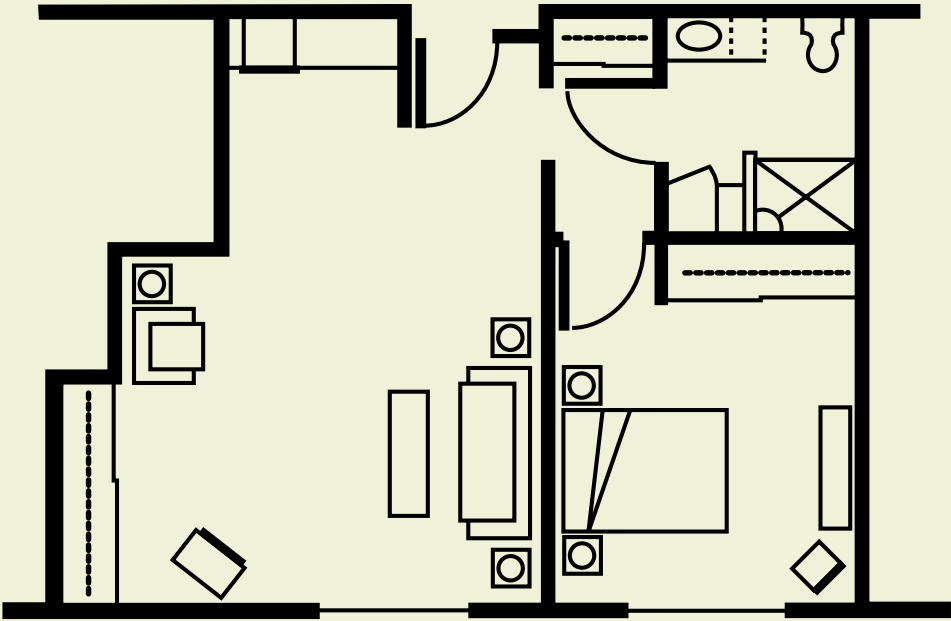

You want to feel cozy, without feeling cramped. You want enough room to spread your wings, but not too much to take care of.

Floorplans at Porter Place

At Porter Place, you can choose from studio apartments or one- or two-bedroom apartment homes. Each includes carpet, drapes and a kitchenette with a full-sized refrigerator. Your utilities are included (except telephone and cable TV) and you'll enjoy individually controlled heating and air conditioning. We provide an emergency call system in every apartment and have staff on duty 24-hours a day.

Floorplans at Porter Place

One Bedroom Alcove (666 sq. ft.)

Two Bedroom (913 sq. ft.)

Floorplans at Porter Place

Studio (300-362 sq. ft.)

One Bedroom (576-620 sq. ft.)

One Bedroom Deluxe (709 sq. ft.)

Call for convenient tour hours or visit:
centuraseniors.org/porterplace