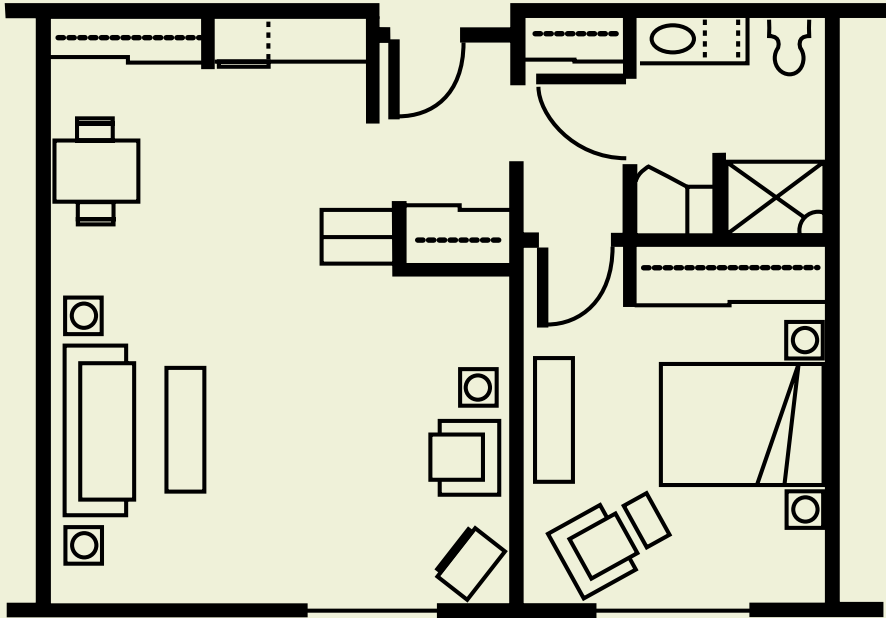

You want to feel cozy, without feeling cramped. You want enough room to spread your wings, but not too much to take care of.

Floorplans at Porter Place

At Porter Place, you can choose from studio apartments or one- or two-bedroom apartment homes. Each includes carpet, drapes and a kitchenette with a full-sized refrigerator. Your utilities are included (except telephone and cable TV) and you'll enjoy individually controlled heating and air conditioning. We provide an emergency call system in every apartment and have staff on duty 24-hours a day.

Floorplans at Porter Place

One Bedroom Alcove (666 sq. ft.)

Two Bedroom (913 sq. ft.)

Floorplans at Porter Place

Studio (300-362 sq. ft.)

One Bedroom (576-620 sq. ft.)

One Bedroom Deluxe (709 sq. ft.)

Call for convenient tour hours or visit:
centuraseniors.org/porterplace