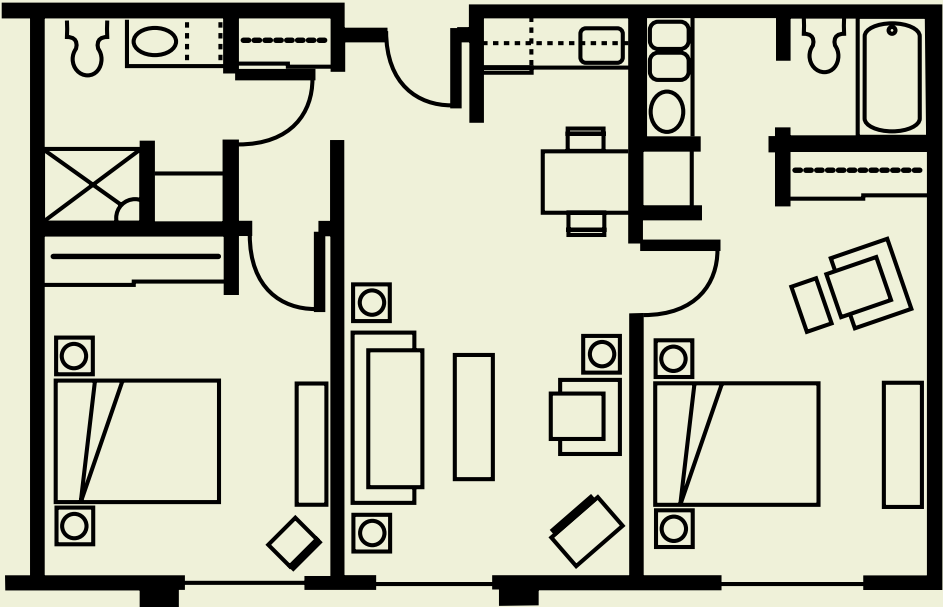

You want to feel cozy, without feeling cramped. You want enough room to spread your wings, but not too much to take care of.

Floorplans at Porter Place

At Porter Place, you can choose from studio apartments or one- or two-bedroom apartment homes. Each includes carpet, drapes and a kitchenette with a full-sized refrigerator. Your utilities are included (except telephone and cable TV) and you'll enjoy individually controlled heating and air conditioning. We provide an emergency call system in every apartment and have staff on duty 24-hours a day.

Floorplans at Porter Place

One Bedroom Alcove (666 sq. ft.)

Two Bedroom (913 sq. ft.)

Floorplans at Porter Place

Studio (300-362 sq. ft.)

One Bedroom (576-620 sq. ft.)

One Bedroom Deluxe (709 sq. ft.)

Call for convenient tour hours or visit:
centuraseniors.org/porterplace